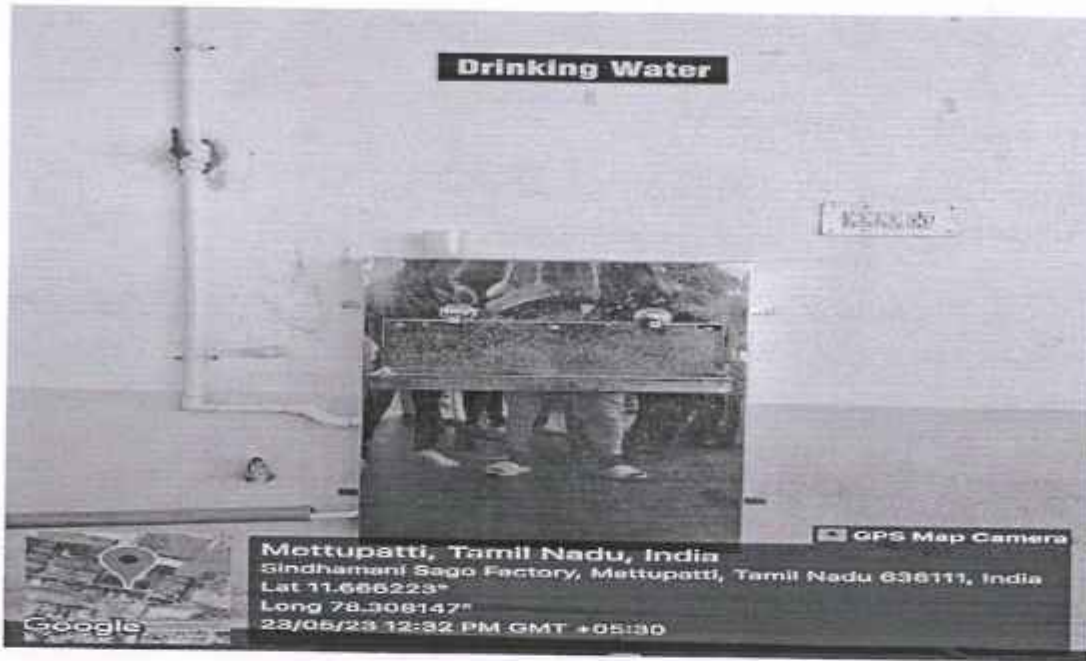

PRINCIPAL
Ganesh College of Engineering,
Attur Main Road, Mettupatti,
SALEM-636 111