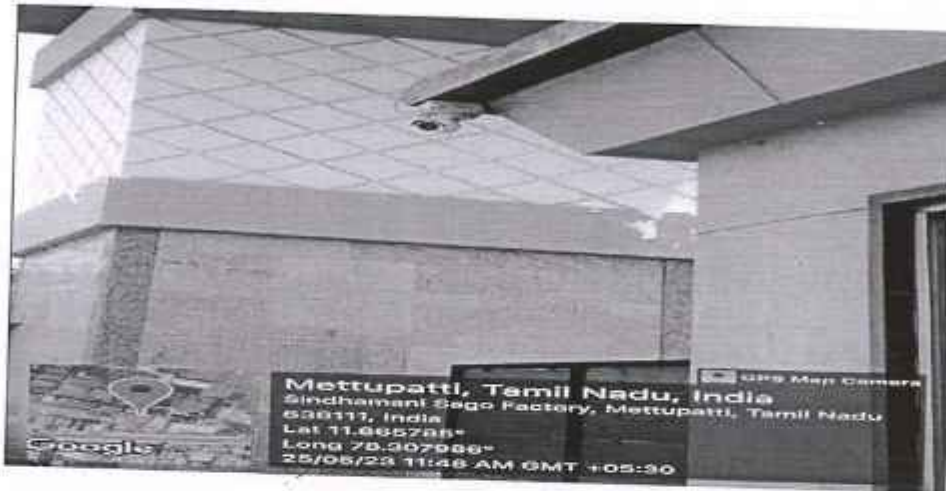

CAMERA FIXED PLACE

FRONT GATE CAMERA

PRINCIPAL
Ganesh College of Engineering
Attur Main Road, Mettupatti,
SALEM-636 111

MAIN GATE CAMERA

HOSTEL INSIDE CAMERA

PRINCIPAL
Ganesh College of Engineering,
Attur Main Road, Mettupatti,
SALEM-636 111