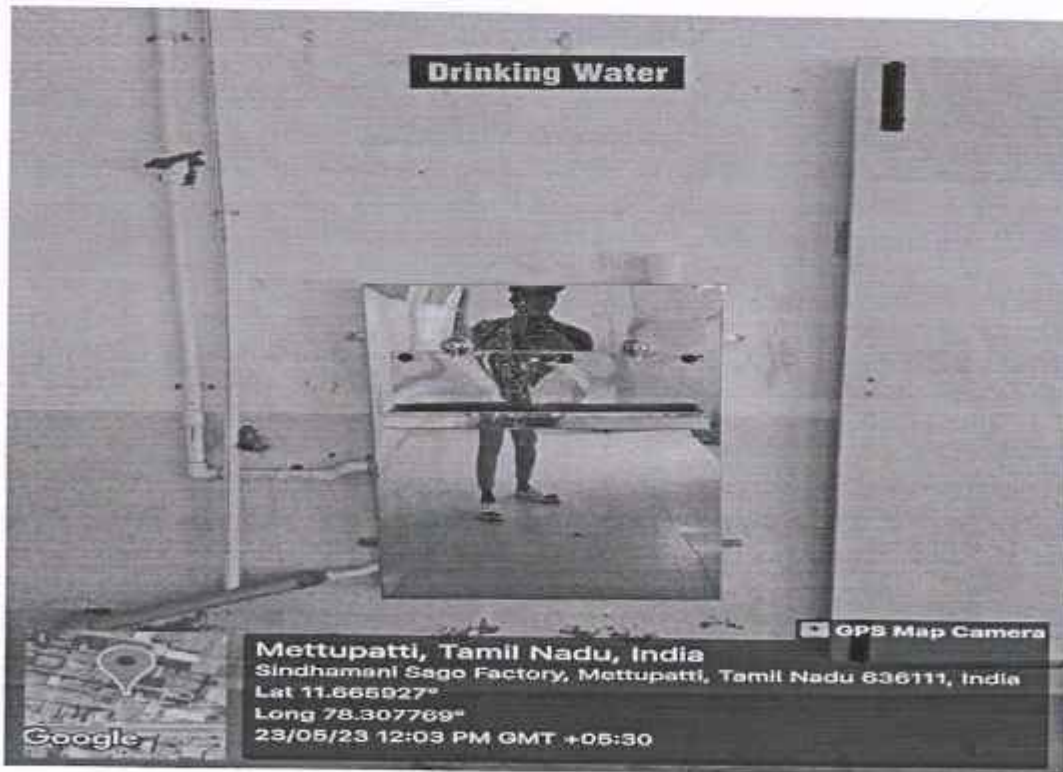

PRINCIPAL
Ganesh College of Engineering,
Attur Main Road, Mettupatti,
SALEM-636 111