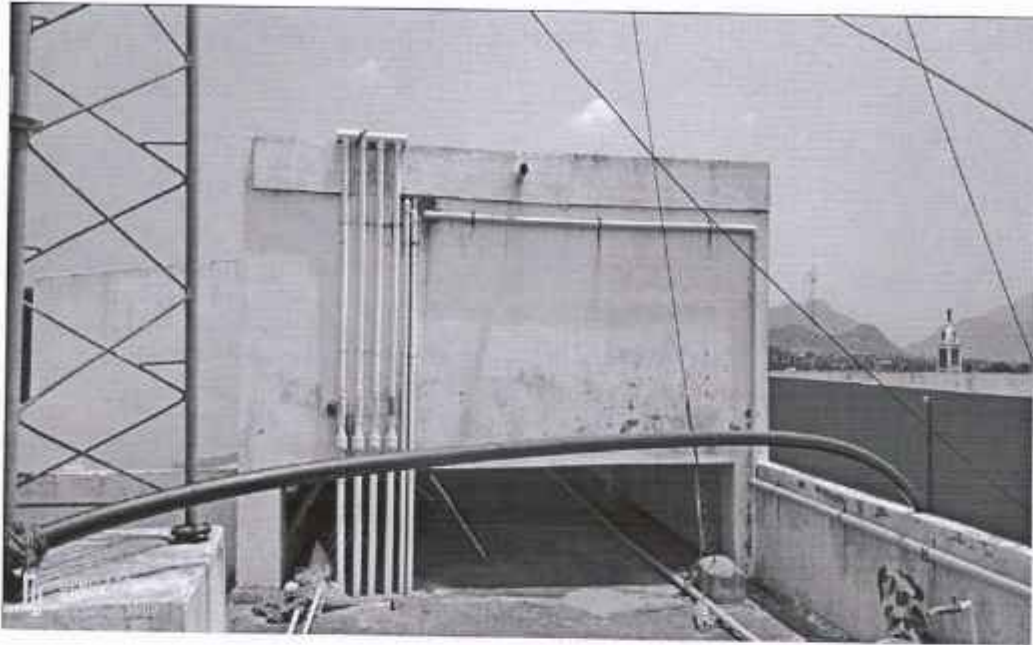

PRINCIPAL
Ganesh College of Engineering,
Attur Main Road, Mettupatti,
SALEM-636 111.